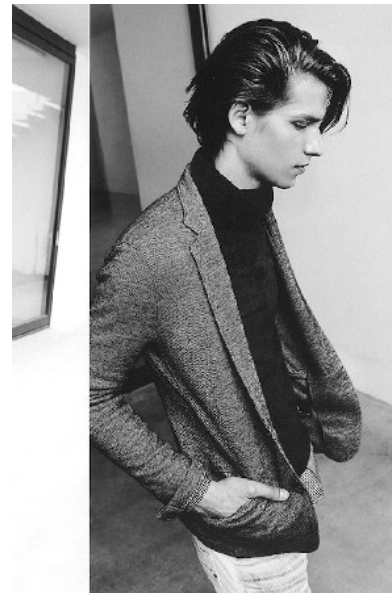

Matous

Height 183cm/6'0" Chest 92cm/36" Waist 72cm/28.5" Suit 96cm/38"/48
Shoe 43 EU/9.5 US/9 UK Hair Blonde Eyes Blue

Email: info@ensomodels.com

TEL: +27609411642