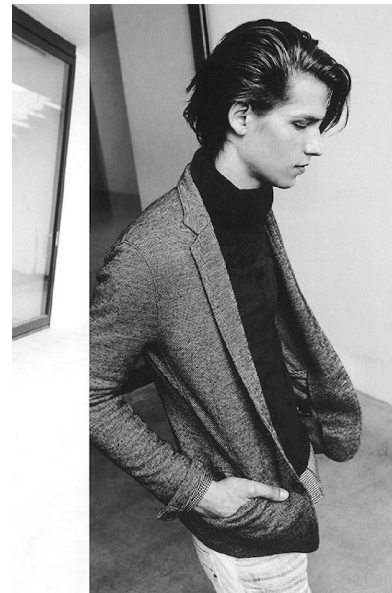

Matous

Height 183cm/6'0" Chest 92cm/36" Waist 72cm/28.5" Suit 96cm/38"/48
Shoe 43 EU/9.5 US/9 UK Hair Blonde Eyes Blue

Email: info@ensomodels.com

TEL: +27609411642