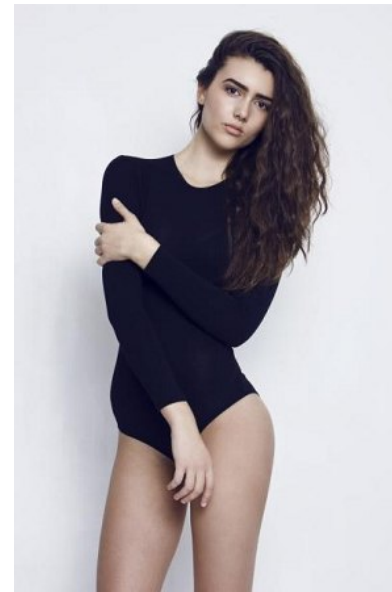

Alexandra

Height 180cm/5'11" Bust 86cm/34" Waist 59cm/23" Hips 90cm/35.5"
Shoe 40 EU/9 US/6.5 UK Hair Dark Brown Eyes Brown

Email: info@ensomodels.com

TEL: +27609411642