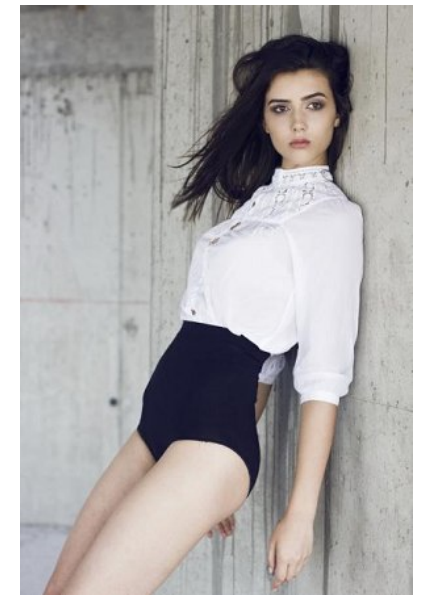

Alexandra

Height 180cm/5'11" Bust 86cm/34" Waist 59cm/23" Hips 90cm/35.5"
Shoe 40 EU/9 US/6.5 UK Hair Dark Brown Eyes Brown

Email: info@ensomodels.com

TEL: +27609411642