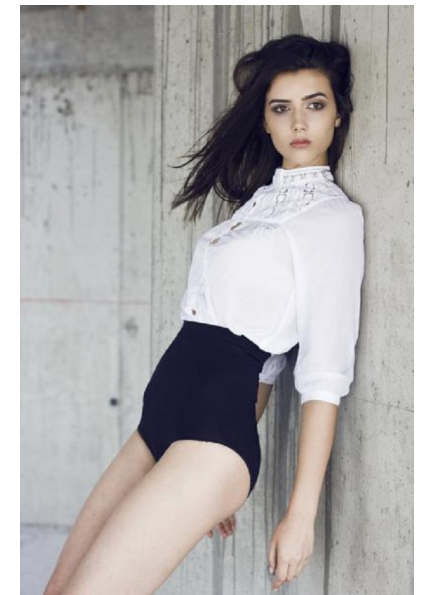

Alexandra

Height 180cm/5'11" Bust 86cm/34" Waist 59cm/23" Hips 90cm/35.5"  
Shoe 40 EU/9 US/6.5 UK Hair Dark Brown Eyes Brown

Email: [info@ensomodels.com](mailto:info@ensomodels.com)

TEL: +27609411642